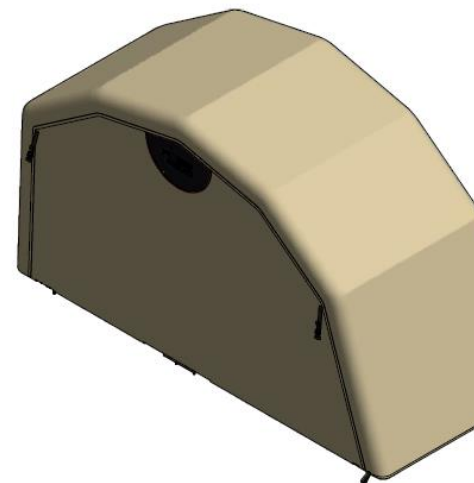

MotorShelter size M